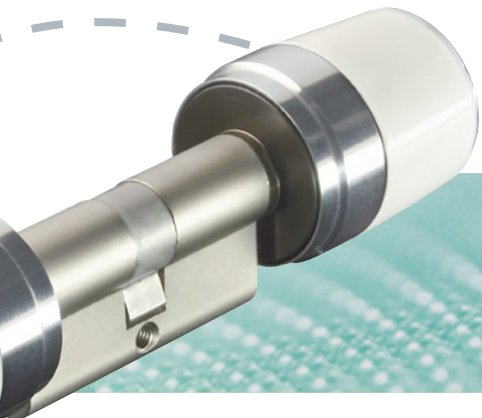

OPEN FROM REMOTE

The Bluetooth Smart technology allows remote unlocking of the door up to a distance of 10 meters. Use your phone as a remote control to unlock your door.

MANAGE THE USERS LIST

Administrators can intuitively manage the users' rights to access the doors, just with Argo App, without any additional software or internet connection. Up to 300 users can be added, deleted and edited for extra functionalities. The list of users can be transferred from door to door.

RETRIEVE EVENTS LOGS

Administrators can read out the last 1000 events of each door and send the report via e-mail.

OPEN WITH TAGS, CARDS AND SMARTPHONE

With the electronic access control systems of the Smart series, you can use as door keys ISEO cards, MIFARE cards and tags, and Bluetooth Smart ready smartphone.

FREE SOFTWARE UPGRADE

Free software updates for all the access control devices of the Smart series make sure you get the best performance from your door. When an update is available for your access control device, your smartphone notifies you. The new software will be automatically installed on the product from your phone. Thus you can always enjoy new features of the system, protecting your investment in ISEO Zero1 products. The product range compatible with Argo App (electronic cylinders and trim sets, electromechanical locks, credential readers, etc.) will be growing, stay tuned on iseozero1.com.