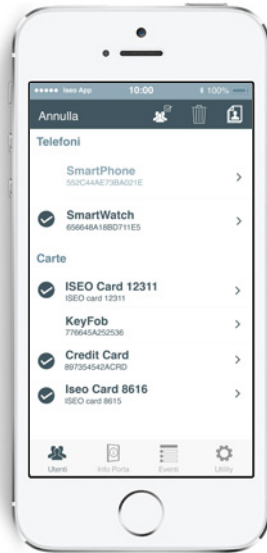

ENGLISH

MY KEY
IS
SMART.

ISEO zero1
iseo.com

ARGO App THE LATEST EVOLUTION OF ACCESS CONTROL

ISEO Zero1 access control devices, Smart series, are conceived to work with Argo, the new application suitable for any smartphone, even iPhone.

OPEN WITH iPhone

Thanks to the Bluetooth Smart technology, even iPhone users can now open any door equipped with an access control device of the Smart series, without any additional hardware plug in for iPhone. The free Argo App enables any Bluetooth Smart Ready phone (iOS, Android, Windows Phone) to unlock the door.

OPEN FROM REMOTE

The Bluetooth Smart technology allows remote unlocking of the door up to a distance of 10 meters. Use your phone as a remote control to unlock your door.

MANAGE THE USERS LIST

Administrators can intuitively manage the users' rights to access the doors, just with Argo App, without any additional software or internet connection. Up to 300 users can be added, deleted and edited for extra functionalities. The list of users can be transferred from door to door.

RETRIEVE EVENTS LOGS

Administrators can read out the last 1000 events of each door and send the report via e-mail.

OPEN WITH TAGS, CARDS AND SMARTPHONE

With the electronic access control systems of the Smart series, you can use as door keys ISEO cards, MIFARE cards and tags, and Bluetooth Smart ready smartphone.