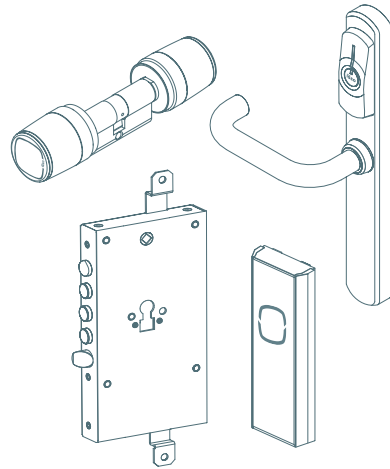

ENGLISH

MY KEY
IS
SMART.

ISEO zero1
iseo.com

ARGO App THE LATEST EVOLUTION OF ACCESS CONTROL

ISEO Zero1 access control devices, Smart series, are conceived to work with Argo, the new application suitable for any smartphone, even iPhone.

OPEN WITH iPhone

Thanks to the Bluetooth Smart technology, even iPhone users can now open any door equipped with an access control device of the Smart series, without any additional hardware plug in for iPhone. The free Argo App enables any Bluetooth Smart Ready phone (iOS, Android, Windows Phone) to unlock the door.