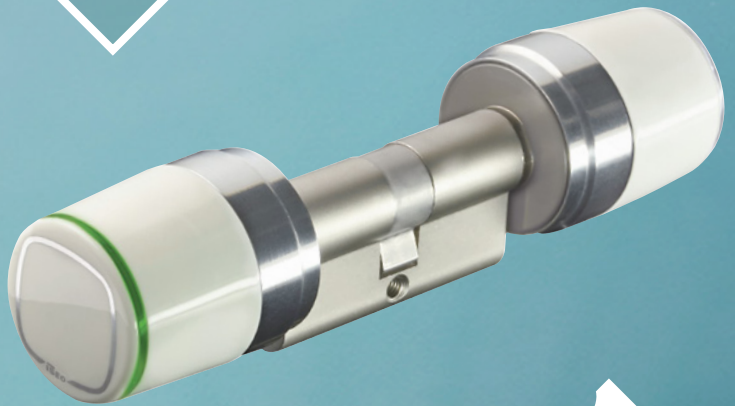

ENGLISH

MY KEY
IS
SMART.

ISEO zero1
iseo.com

ARGO App THE LATEST EVOLUTION OF ACCESS CONTROL

ISEO Zero1 access control devices, Smart series, are conceived to work with Argo, the new application suitable for any smartphone, even iPhone.

OPEN WITH iPhone

Thanks to the Bluetooth Smart technology, even iPhone users can now open any door equipped with an access control device of the Smart series, without any additional hardware plug in for iPhone. The free Argo App enables any Bluetooth Smart Ready phone (iOS, Android, Windows Phone) to unlock the door.

OPEN FROM REMOTE

The Bluetooth Smart technology allows remote unlocking of the door up to a distance of 10 meters. Use your phone as a remote control to unlock your door.

MANAGE THE USERS LIST

Administrators can intuitively manage the users' rights to access the doors, just with Argo App, without any additional software or internet connection. Up to 300 users can be added, deleted and edited for extra functionalities. The list of users can be transferred from door to door.

FREE SOFTWARE UPGRADE

Free software updates for all the access control devices of the Smart series make sure you get the best performance from your door. When an update is available for your access control device, your smartphone notifies you. The new software will be automatically installed on the product from your phone. Thus you can always enjoy new features of the system, protecting your investment in ISEO Zero1 products. The product range compatible with Argo App (electronic cylinders and trim sets, electromechanical locks, credential readers, etc.) will be growing, stay tuned on iseozero1.com.