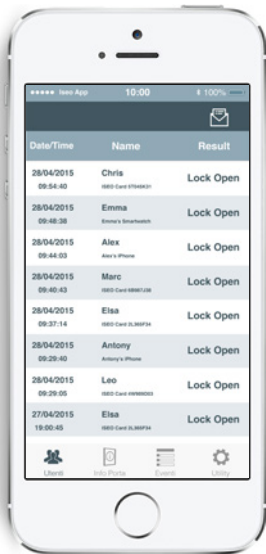

ENGLISH

MY KEY
IS
SMART.

ISEO zero1
iseo.com

ARGO App THE LATEST EVOLUTION OF ACCESS CONTROL

ISEO Zero1 access control devices, Smart series, are conceived to work with Argo, the new application suitable for any smartphone, even iPhone.

OPEN WITH iPhone

Thanks to the Bluetooth Smart technology, even iPhone users can now open any door equipped with an access control device of the Smart series, without any additional hardware plug in for iPhone. The free Argo App enables any Bluetooth Smart Ready phone (iOS, Android, Windows Phone) to unlock the door.

OPEN FROM REMOTE

The Bluetooth Smart technology allows remote unlocking of the door up to a distance of 10 meters. Use your phone as a remote control to unlock your door.

MANAGE THE USERS LIST

Administrators can intuitively manage the users' rights to access the doors, just with Argo App, without any additional software or internet connection. Up to 300 users can be added, deleted and edited for extra functionalities. The list of users can be transferred from door to door.

RETRIEVE EVENTS LOGS

Administrators can read out the last 1000 events of each door and send the report via e-mail.

OPEN WITH TAGS, CARDS AND SMARTPHONE

With the electronic access control systems of the Smart series, you can use as door keys ISEO cards, MIFARE cards and tags, and Bluetooth Smart ready smartphone.